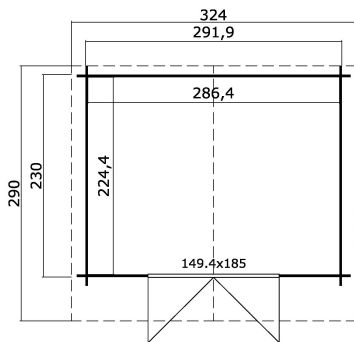

-  28 mm
-  1
-  4
-  **2 YEARS** GUARANTEE

PACKAGING: 1 PALLET(S)

 330 x 118 x 44 cm
374 kg

EAN 4742913015158

DIMENSIONS

Floor area	6.43 m ²
Roof dimensions	3.24 x 2.90 m
Cubic volume	≈ 13.37 m ³
Wall height	≈ 1.94 m
Ridge height	≈ 2.22 m
Front overhang	≈ 50 cm

WINDOWS & DOORS

1 x Double door (SGA+28*)	149.4 x 185.0 cm
---------------------------	------------------

*SGA+28: Single Glazed Action with 28 mm Frame

ROOF & FLOOR

Roof boards	15x90 mm
Roof surface	9.57 m ²
Roof angle	≈ 11 °