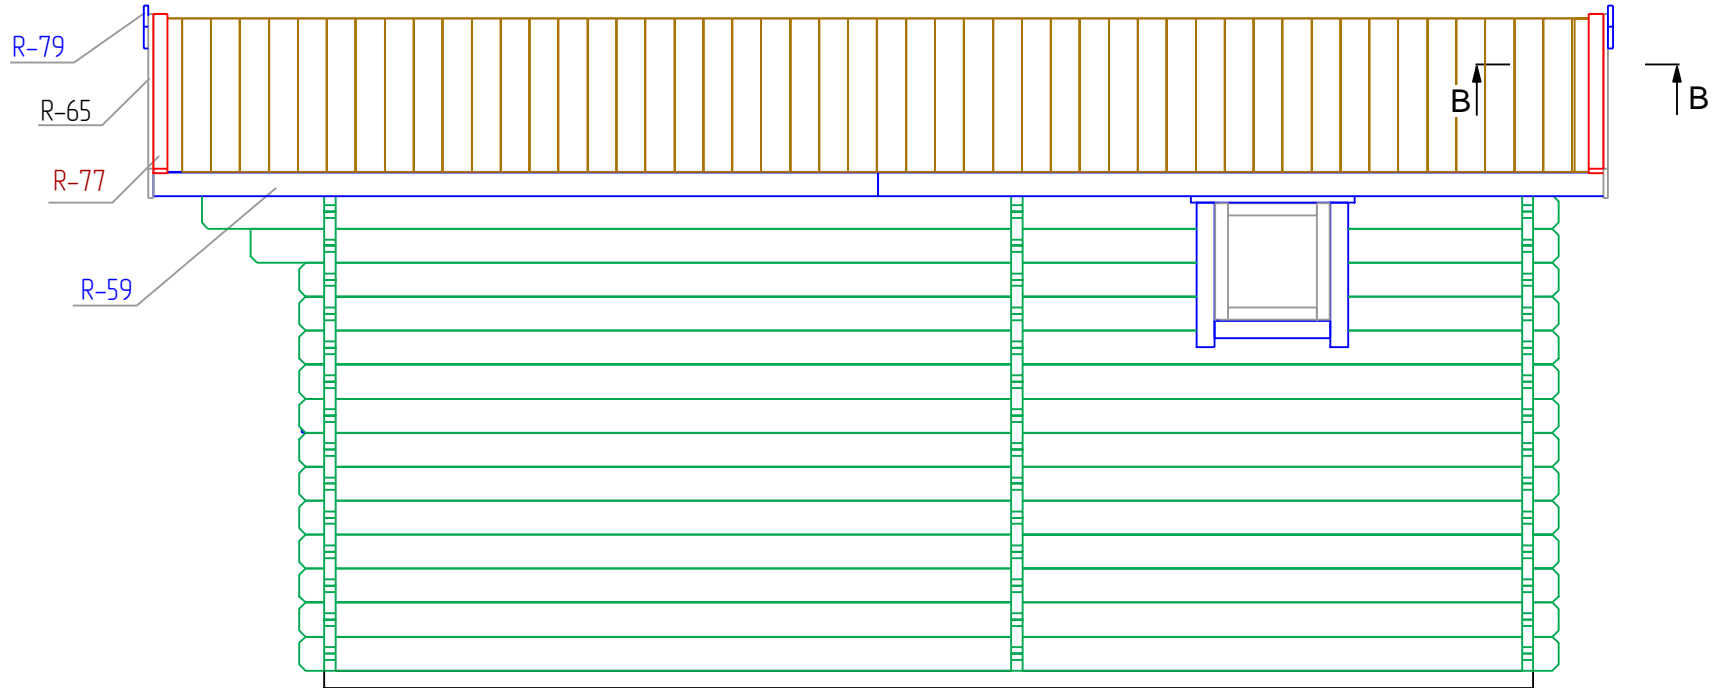

STAGE 6

Nice 44 5x5