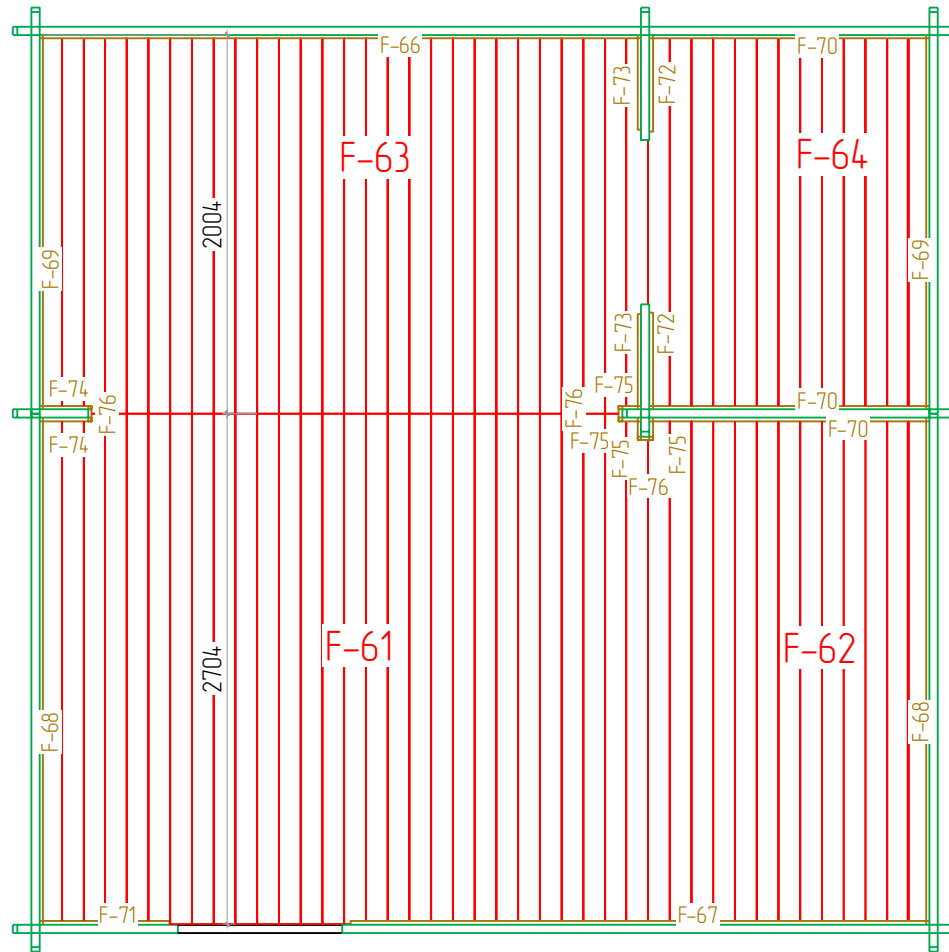

STAGE 7

Nice 44 5x5