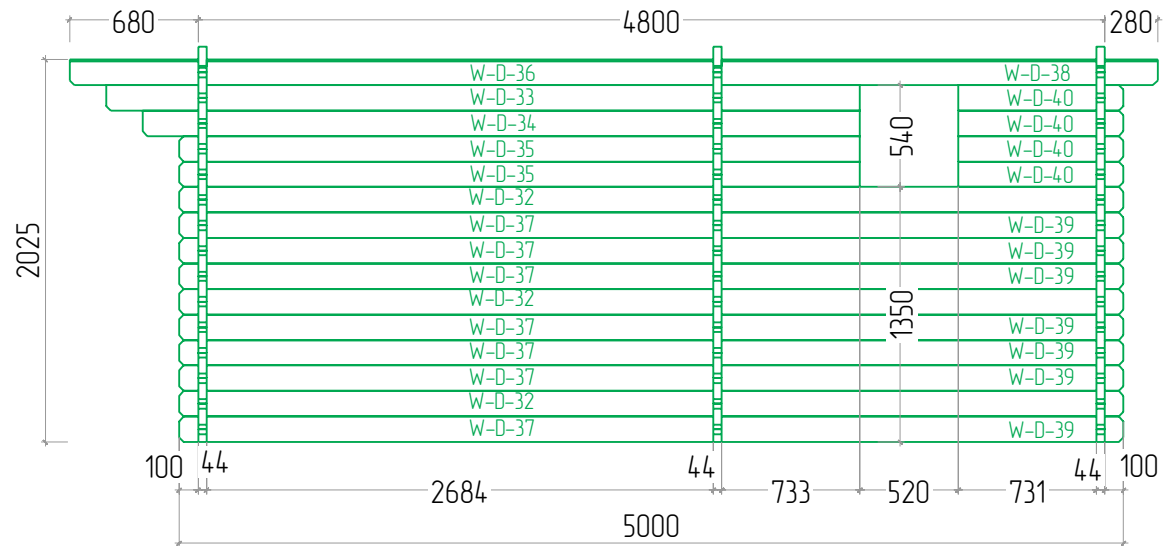

STAGE 2

Nice 44 5x5

W-C

W-D