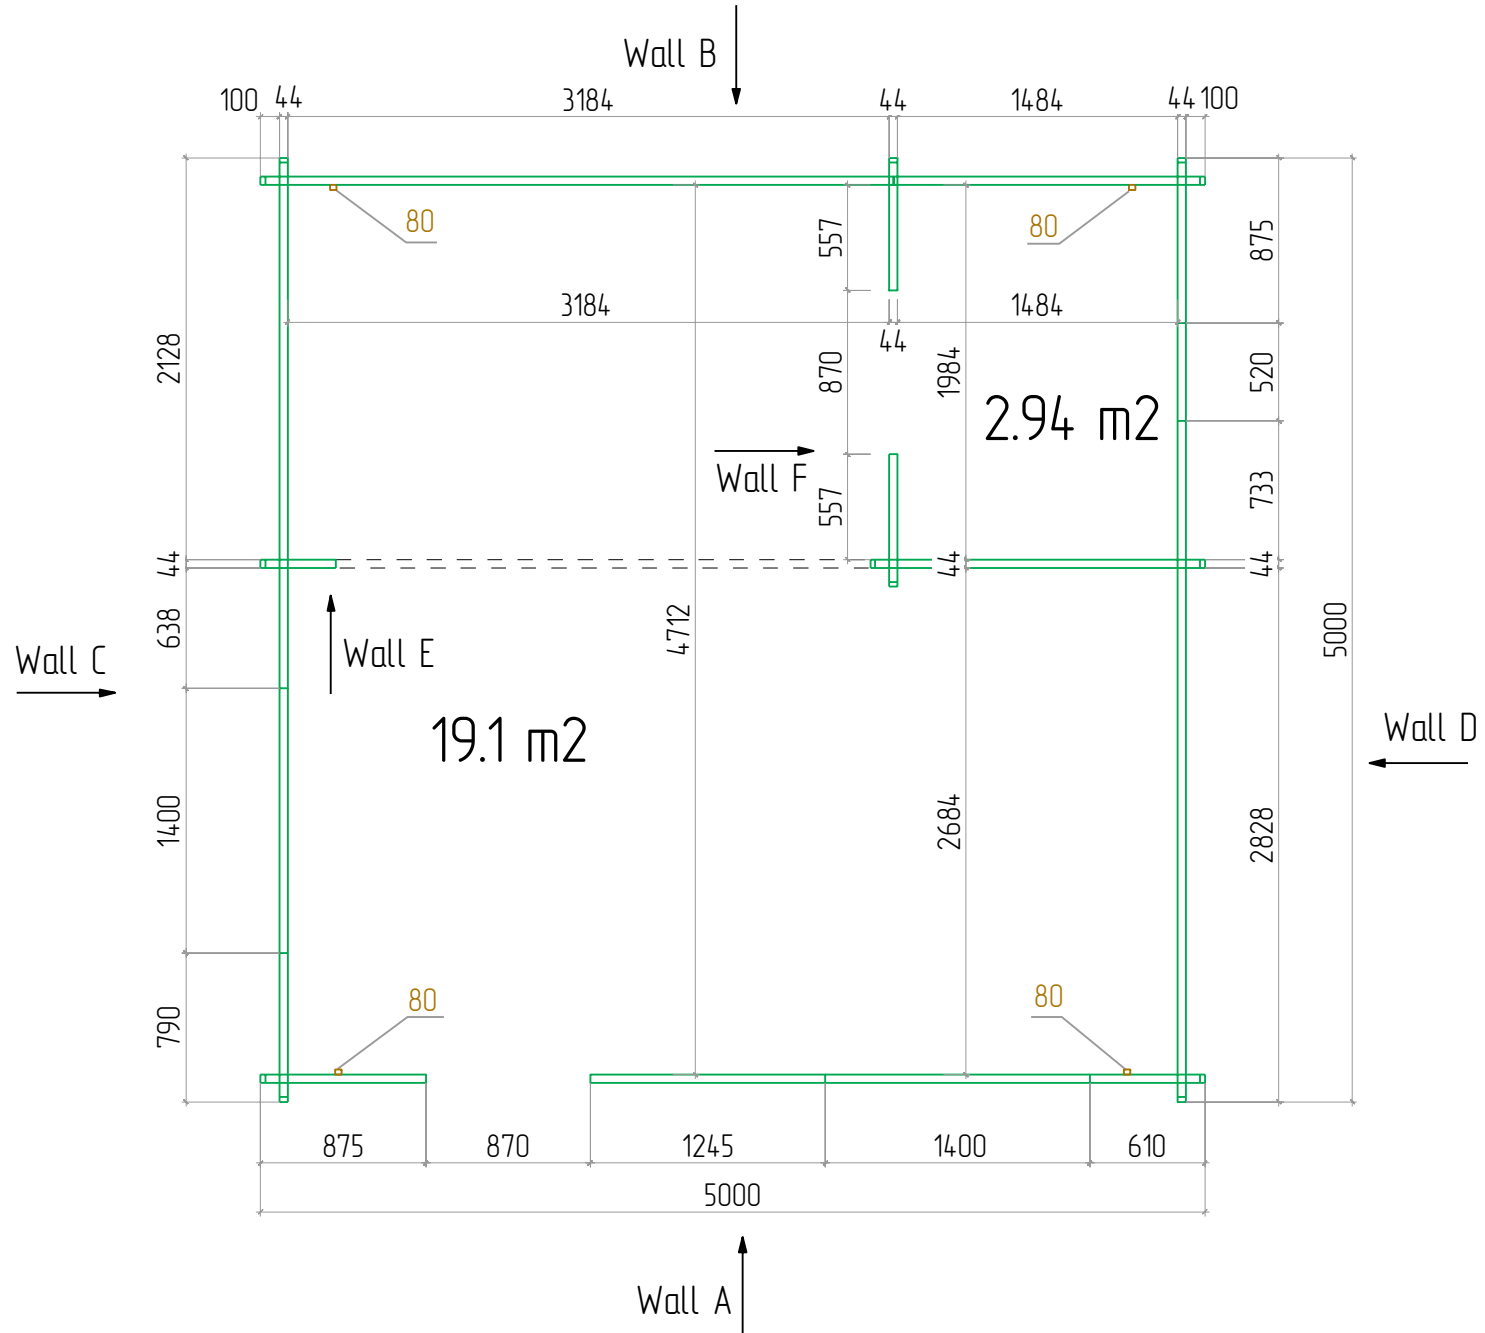

STAGE 2

Nice 44 5x5