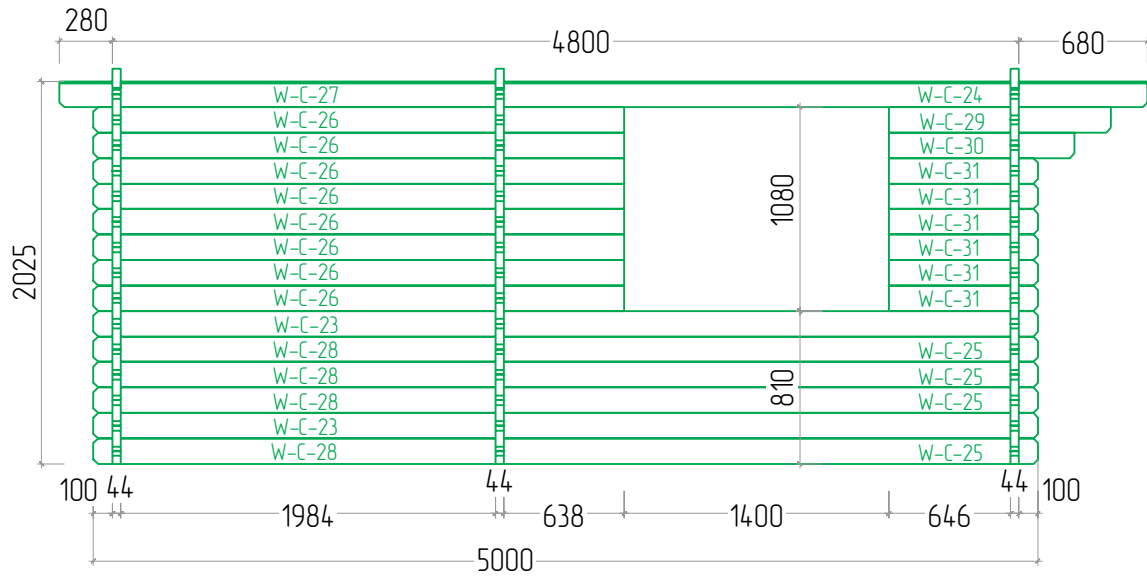

STAGE 2

Nice 44 5x5

W-C