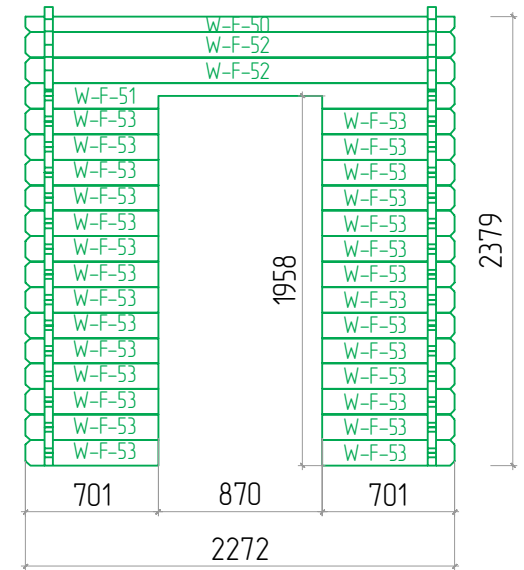

Nice 44 5x5

Nice 44 5x5

STAGE 1

Nice 44 5x5

STAGE 2

Nice 44 5x5

W-A

W-B

STAGE 2

Nice 44 5x5

W-C

W-D

STAGE 2

Nice 44 5x5

W-E

W-F

F
 NR: 54
 PSC: 2
 B/H: 44mm/68mm
 L: 4800mm

F
 NR: 55
 PSC: 13
 B/H: 44mm/68mm
 L: 4712mm

STAGE 2

W
 NR: A 1
 PSC: 1
 B/H: 44mm/68mm
 L: 3255mm

W
 NR: A 2
 PSC: 1
 B/H: 44mm/68mm
 L: 875mm

W
 NR: A 6
 PSC: 6
 B/H: 44mm/135mm
 L: 3255mm

W
 NR: A 9
 PSC: 8
 B/H: 44mm/135mm
 L: 1245mm

W
 NR: A 10
 PSC: 14
 B/H: 44mm/135mm
 L: 875mm

W
 NR: A 11
 PSC: 8
 B/H: 44mm/135mm
 L: 610mm

W
 NR: B 12
 PSC: 1
 B/H: 44mm/68mm
 L: 3350mm

W
 NR: B 13
 PSC: 1
 B/H: 44mm/68mm
 L: 1650mm