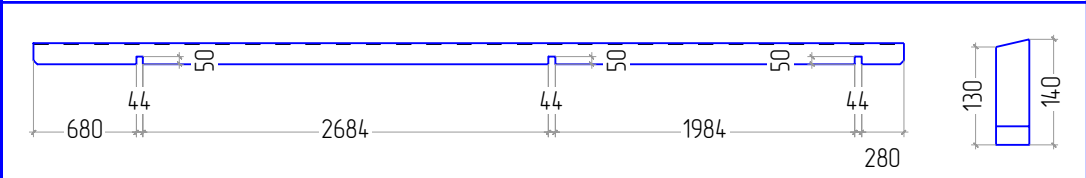

Nice 44 5x5

Window
PSC: 2
B/H: 1400mm/1080mm

Window
PSC: 1
B/H: 520mm/540mm

STAGE 4

R
NR: 56
PSC: 1
B/H: 44mm/140mm
L: 5760mm

R
NR: 57
PSC: 3
B/H: 44mm/140mm
L: 5760mm

R
NR: 58
PSC: 3
B/H: 44mm/140mm
L: 5760mm

STAGE 5

R
NR: 60
PSC: 103
B/H: 20mm/115mm
L: 2700mm

STAGE 6

R
NR: 59
PSC: 4
B/H: 18mm/95mm
L: 2880mm

R
NR: 65
PSC: 4
B/H: 18mm/120mm
L: 2728mm

R
NR: 78
PSC: 4
B/H: 28mm/34mm
L: 2880mm

R
NR: 77
PSC: 4
B/H: 18mm/58mm
L: 2723mm