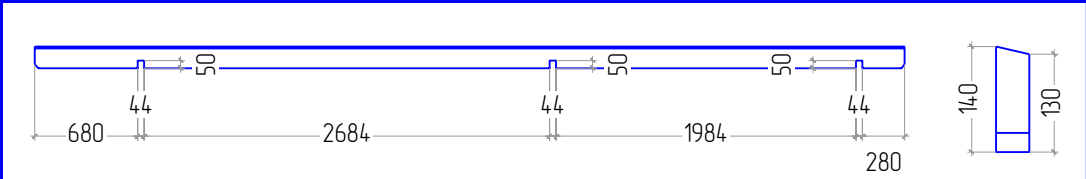

Nice 44 5x5

Window
PSC: 2
B/H: 1400mm/1080mm

Window
PSC: 1
B/H: 520mm/540mm

STAGE 4

R
NR: 56
PSC: 1
B/H: 44mm/140mm
L: 5760mm

R
NR: 57
PSC: 3
B/H: 44mm/140mm
L: 5760mm

R
NR: 58
PSC: 3
B/H: 44mm/140mm
L: 5760mm

STAGE 5

R
NR: 60
PSC: 103
B/H: 20mm/115mm
L: 2700mm

STAGE 6

R
NR: 59
PSC: 4
B/H: 18mm/95mm
L: 2880mm

R
NR: 65
PSC: 4
B/H: 18mm/120mm
L: 2728mm

R
NR: 78
PSC: 4
B/H: 28mm/34mm
L: 2880mm

R
NR: 77
PSC: 4
B/H: 18mm/58mm
L: 2723mm