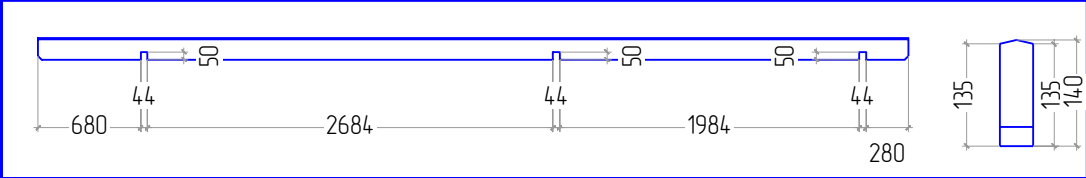

Nice 44 5x5

Window
PSC: 2
B/H: 1400mm/1080mm

Window
PSC: 1
B/H: 520mm/540mm

STAGE 4

R
NR: 56
PSC: 1
B/H: 44mm/140mm
L: 5760mm

R
NR: 57
PSC: 3
B/H: 44mm/140mm
L: 5760mm

R
NR: 58
PSC: 3
B/H: 44mm/140mm
L: 5760mm

STAGE 5

R
NR: 60
PSC: 103
B/H: 20mm/115mm
L: 2700mm

STAGE 6

R
NR: 59
PSC: 4
B/H: 18mm/95mm
L: 2880mm

R
NR: 65
PSC: 4
B/H: 18mm/120mm
L: 2728mm

R
NR: 78
PSC: 4
B/H: 28mm/34mm
L: 2880mm

R
NR: 77
PSC: 4
B/H: 18mm/58mm
L: 2723mm