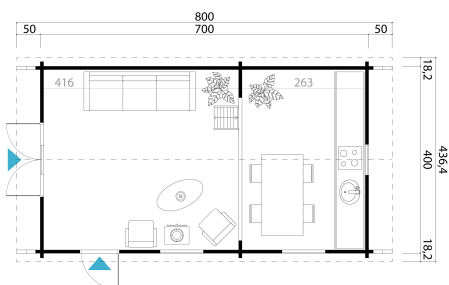

70 mm

8

23

5 YEARS GUARANTEE

EAN 4743329213329

DIMENSIONS

Floor area	36.60 m2
Roof dimensions	4.36 x 8.00 m
Cubic volume	≈ 95.35 m3
Wall height	≈ 2.72 m
Ridge height	≈ 4.56 m
Front overhang	≈ 50 cm

PACKAGING: 3 PALLET(S)

-  800 x 114 x 87 cm
2300 kg
-  545 x 114 x 97 cm
1850 kg
-  200 x 114 x 48 cm
260 kg

WINDOWS & DOORS

1 x Double door (2+*)	158.0 x 200.0 cm
1 x Single door (2+*)	82.7 x 200.0 cm
2 x Single window open inward (3+*)	65.0 x 65.0 cm
2 x Single window open inward (3+*)	91.6 x 91.6 cm

*3+: 3+

*2+: 2+

ROOF & FLOOR

Roof boards	18x90 mm
Floor boards	18x90 mm
Roof surface	50.99 m2
Roof angle	≈ 59.6 °
Treated Bearers	45x70 mm

* Optional roof covering available